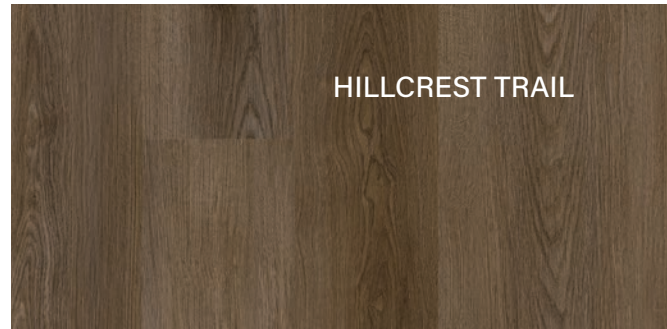

PALM MIST

BLUFF

MACAROON

BUCKHEAD

HILLCREST TRAIL

LUXURY WATERPROOF PLANKS

ADVANCED WPC TECHNOLOGY

Pure Edge is more than just stunning looks—it's built to last. Each 9" ultra-wide plank stretches an impressive 72" in length, giving open spaces a bold, modern statement. Beneath its refined surface lies serious strength: a 28 mil commercial-grade wear layer engineered for high-traffic durability. From bustling family rooms to busy commercial settings, Pure Edge stands strong against the demands of everyday life.