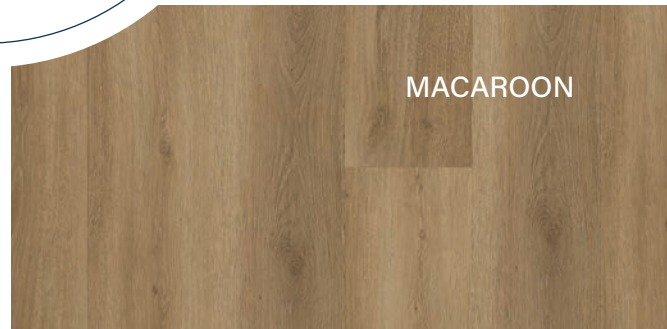

VERSA CORE PURE EDGE
LUXURY WATERPROOF FLOORS

ELEGANT — DURABLE

Navajo

Hillcrest Trail

VERSACORE PURE EDGE

SUPERIOR CONSTRUCTION

Elevate your space with Versa Core Pure Edge. Versa Core Pure Edge is a waterproof floor unlike any other. It features realistic wood looks that are indistinguishable from hardwood floors. These ultra-wide planks give a luxurious appeal to any room or open space with a durable commercial 28mil wear layer.

SAND DUNE

NAVAJO

COBBLESTONE

BAHA BAY

HAVANA TAN

9" x 72"
 This groundbreaking collection brings the warmth and elegance of hardwood to life with hi-definition wood visuals that are virtually indistinguishable from the hardwood.

PALM MIST

BLUFF

MACAROON

BUCKHEAD

HILLCREST TRAIL

LUXURY WATERPROOF PLANKS

ADVANCED WPC TECHNOLOGY

Pure Edge is more than just stunning looks—it's built to last. Each 9" ultra-wide plank stretches an impressive 72" in length, giving open spaces a bold, modern statement. Beneath its refined surface lies serious strength: a 28 mil commercial-grade wear layer engineered for high-traffic durability. From bustling family rooms to busy commercial settings, Pure Edge stands strong against the demands of everyday life.