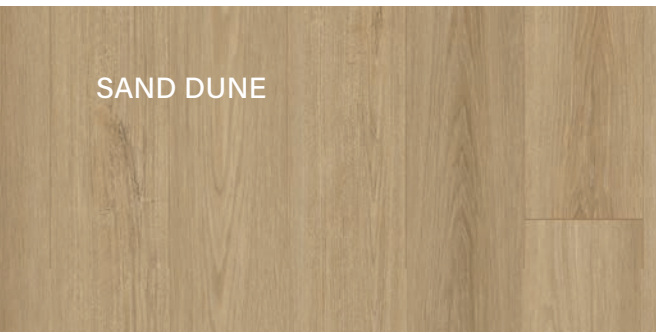

VERSA CORE PURE EDGE
LUXURY WATERPROOF FLOORS

ELEGANT — DURABLE

Navajo

Hillcrest Trail

VERSACORE PURE EDGE

SUPERIOR CONSTRUCTION

Elevate your space with Versa Core Pure Edge. Versa Core Pure Edge is a waterproof floor unlike any other. It features realistic wood looks that are indistinguishable from hardwood floors. These ultra-wide planks give a luxurious appeal to any room or open space with a durable commercial 28mil wear layer.

SAND DUNE

NAVAJO

COBBLESTONE

BAHA BAY

HAVANA TAN

9" x 72"
 This groundbreaking collection brings the warmth and elegance of hardwood to life with hi-definition wood visuals that are virtually indistinguishable from the hardwood.

PALM MIST

BLUFF

MACAROON

BUCKHEAD

HILLCREST TRAIL

LUXURY WATERPROOF PLANKS

ADVANCED WPC TECHNOLOGY

Pure Edge is more than just stunning looks—it's built to last. Each 9" ultra-wide plank stretches an impressive 72" in length, giving open spaces a bold, modern statement. Beneath its refined surface lies serious strength: a 28 mil commercial-grade wear layer engineered for high-traffic durability. From bustling family rooms to busy commercial settings, Pure Edge stands strong against the demands of everyday life.