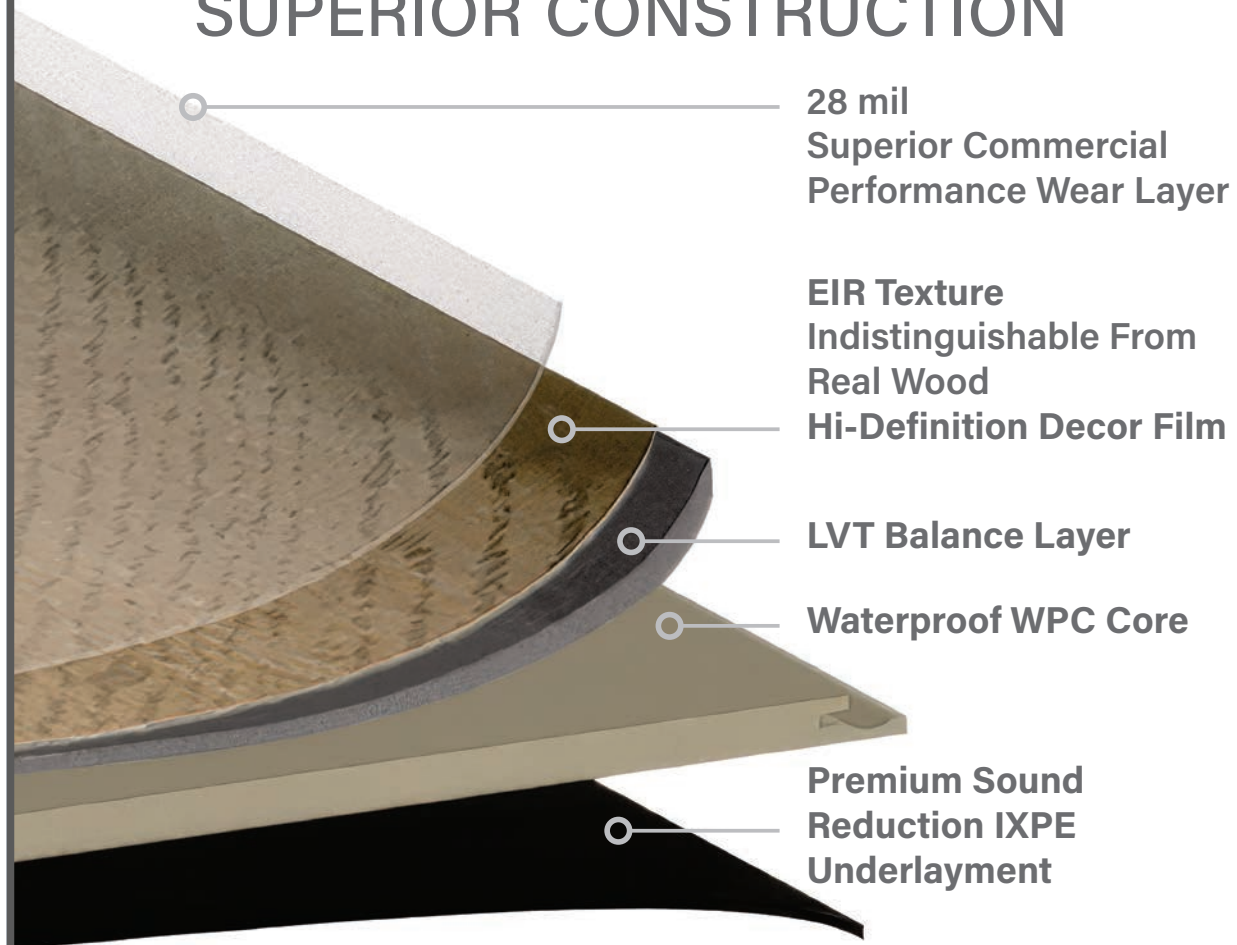

DURABLE. ELEGANT. WATERPROOF.

With VersaCore Pure Edge, you get the natural beauty of hardwood, the resilience of waterproof performance, and the ease of low-maintenance living. It's flooring designed to inspire confidence while elevating every space it touches.

Macaroon

9" WIDTH
X
72" LENGTH

Natural beauty
of hardwood, the
resilience of waterproof
performance

9" WIDTH
X
72" LENGTH

Natural beauty
of hardwood, the
resilience of waterproof
performance

VERSA CORE PURE EDGE

LUXURY WATERPROOF FLOORS

ELEGANT DURABLE SUPERIOR CONSTRUCTION

Waterproof

WPC Core, Locking & Top Layer Protection

True Natural Edge

Enhanced Authentic Natural Edge Finish

72" Length

Luxurious 9" Wide by 72" Length Planks